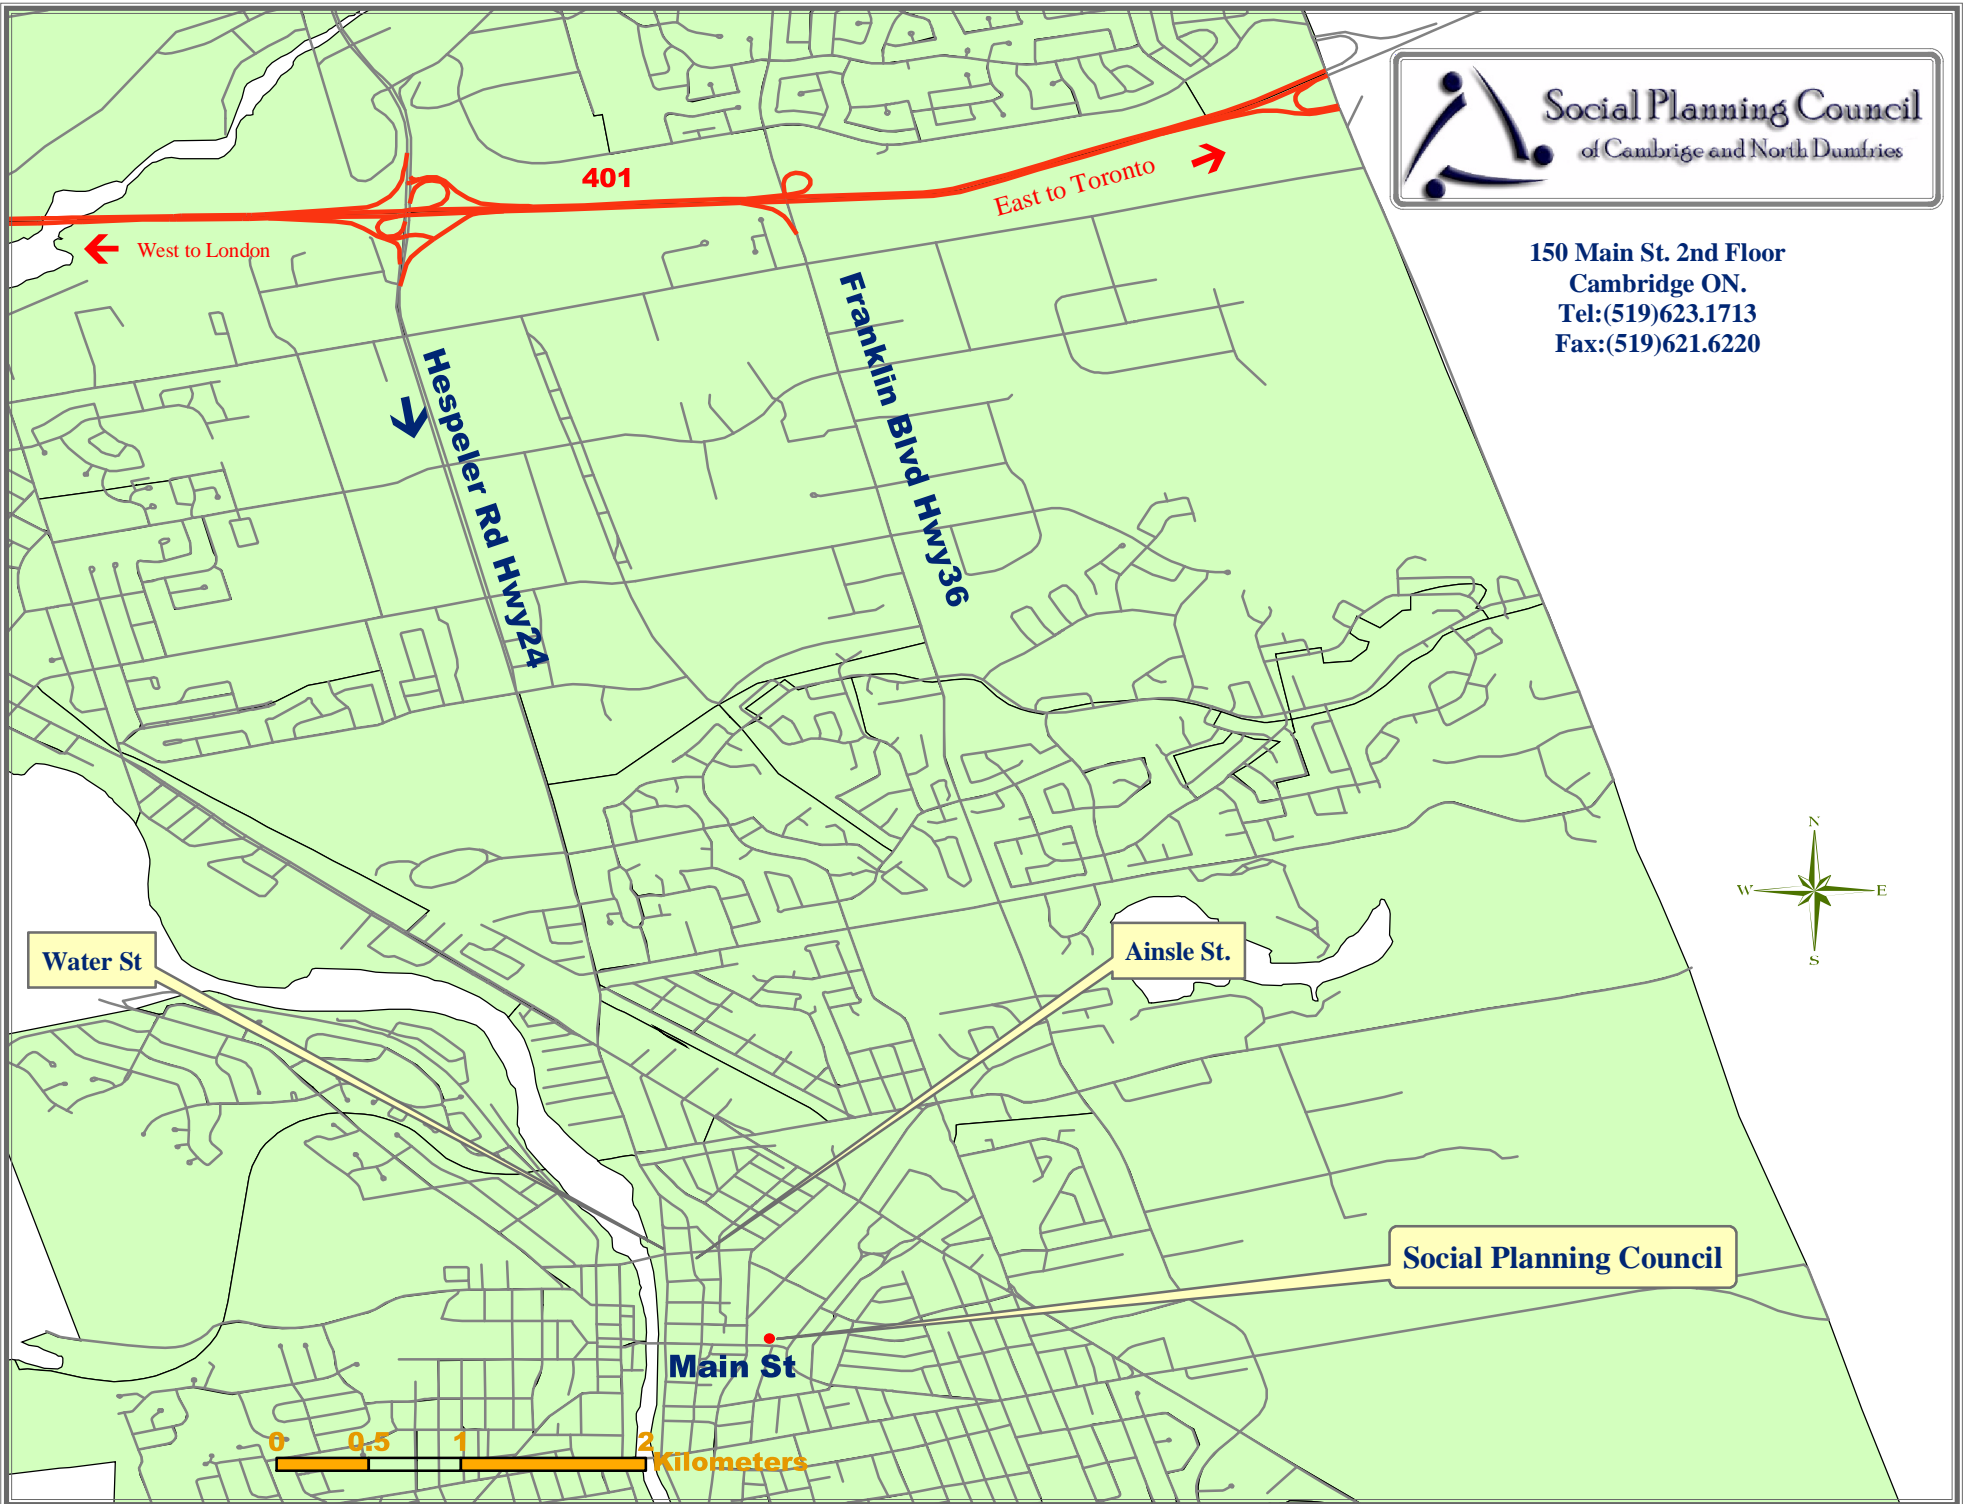

Social Planning Council
of Cambridge and North Dumfries

150 Main St. 2nd Floor
Cambridge ON.
Tel: (519) 623.1713
Fax: (519) 621.6220

Water St

Ainsle St.

Social Planning Council

Main St

0 0.5 1 2 Kilometers